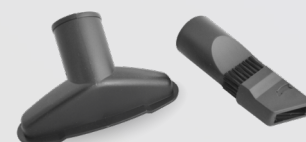

### Included / Inclus

Deluxe carpet air driven power nozzle  
*Balai tapis à air Deluxe*

Upholstery tool and 2 in 1 crevice/dusting tool  
*Brosse rectangulaire et accessoire 2 en 1 outil de coin/brosse*